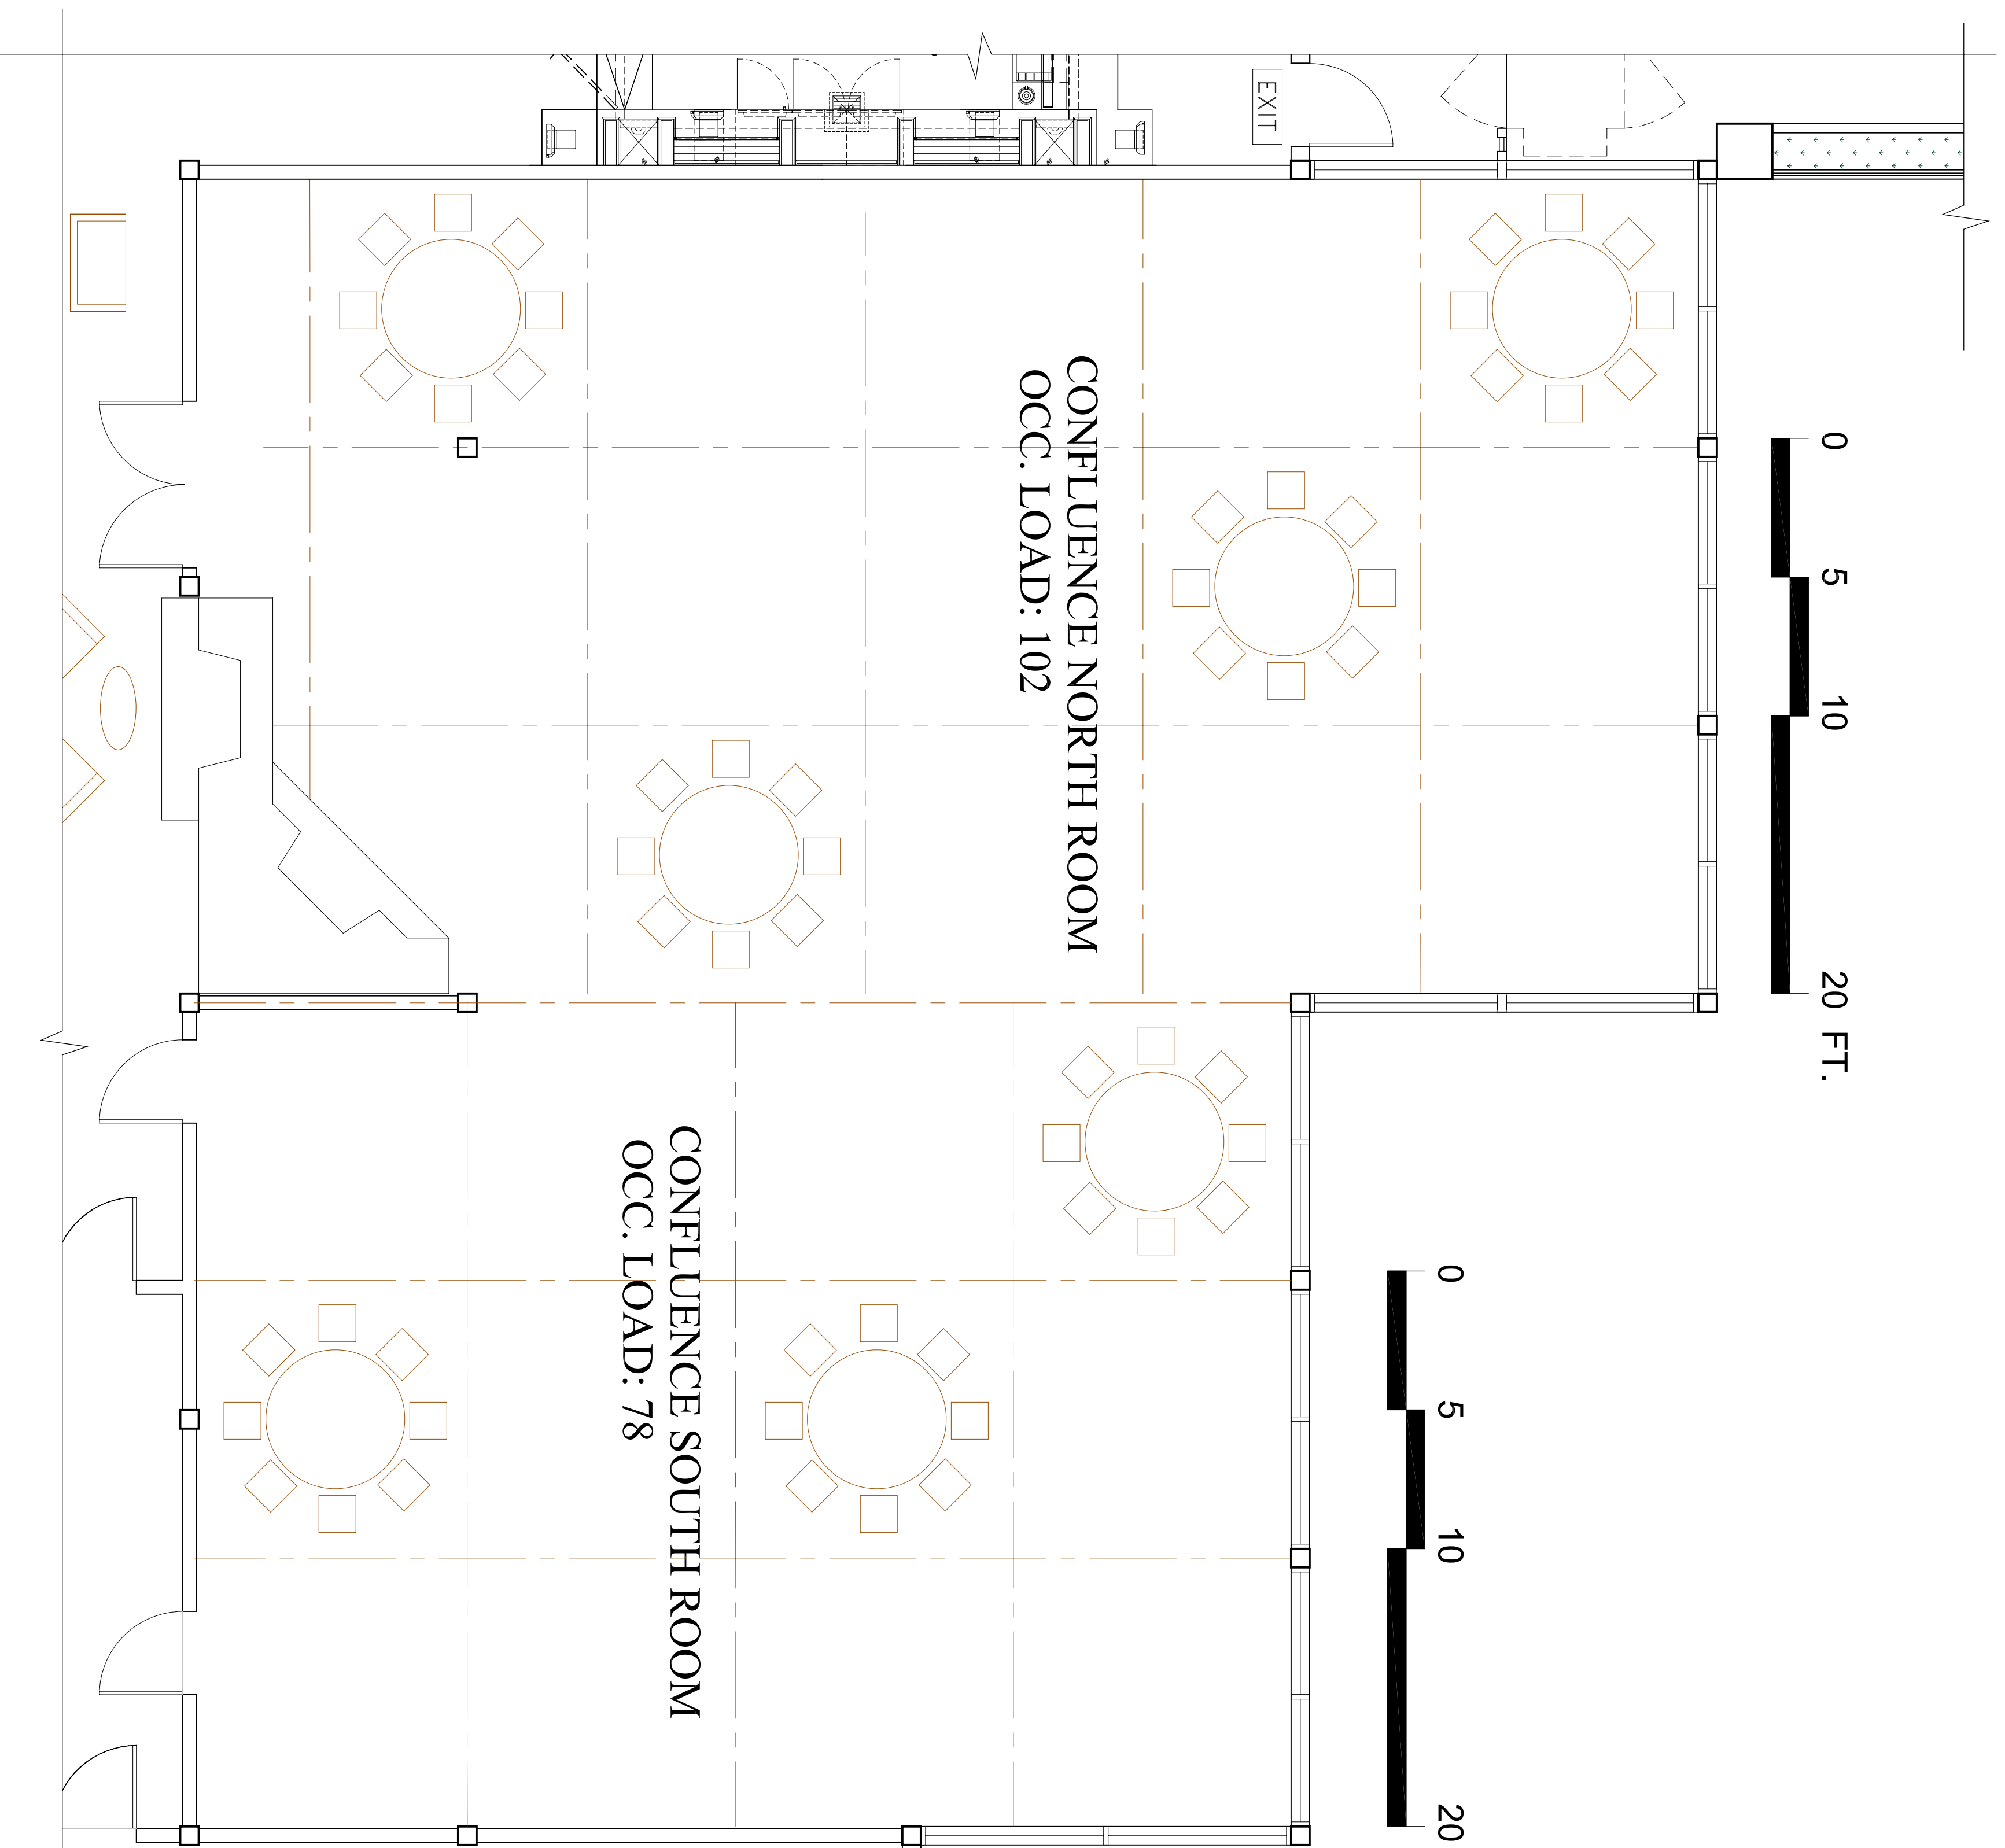

0 5 10 20 FT.

0 5 10 20 FT.

0 5 10 20 FT.

CONFLUENCE NORTH/ SOUTH ROOM
THE RIVER CLUB RESTAURANT